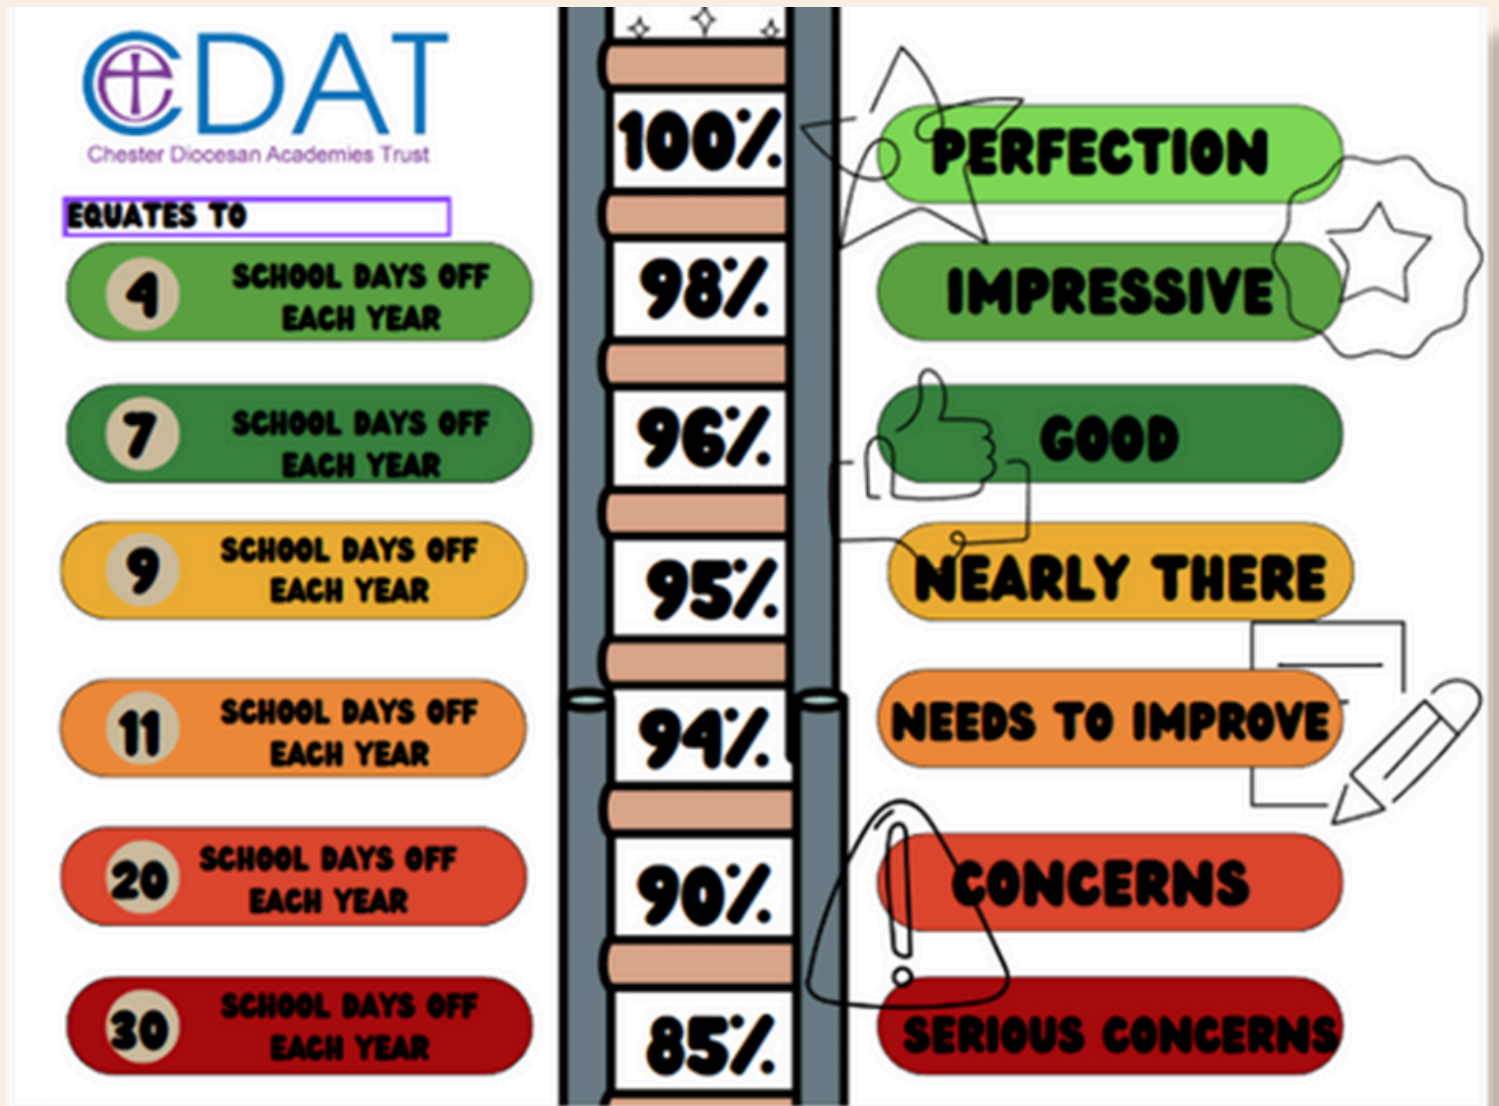

Attendance Still Matters!