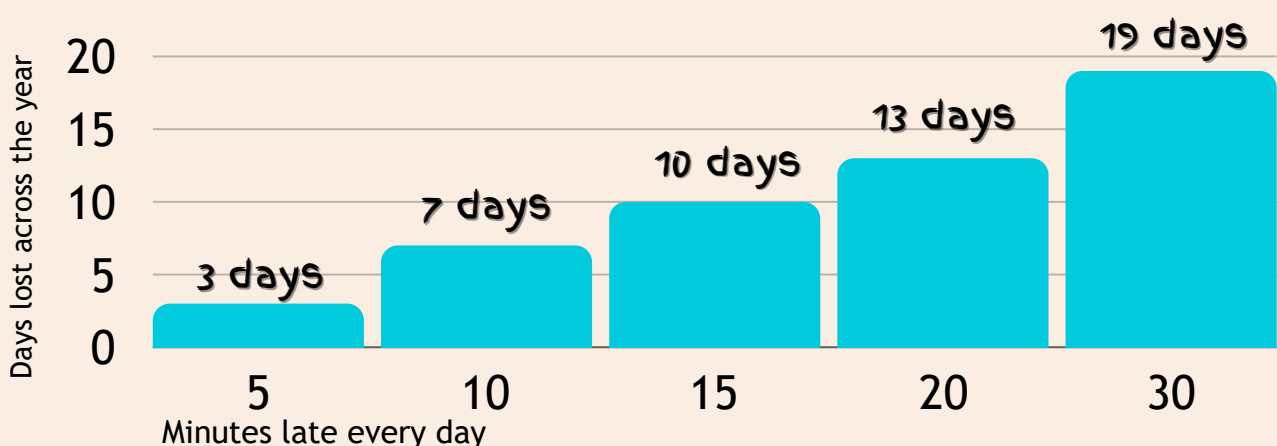

## 8:50 AM - LESSONS START

The school door will close, the gates will be locked and children will start their lessons promptly.

## 3:20 PM - SCHOOL ENDS

The school day ends and children will be dismissed.

## ARRIVING ON TIME

We encourage everyone to arrive on time. Even being 5 minutes late can have a significant impact on a child's day and throughout the year.

With our new timings:

- Children who arrive between 8:50 and 9:00 am are marked as late
- Children who arrive after 9:00 am are marked as absent.

# ZENCLOUD

FESTIVAL

**SATURDAY 15TH JUNE 2024**

**SWYTHAMLEY & HEATON CENTRE SK11 0SJ**

**PARK & RIDE FROM FAIRBOROUGH'S FARM EVENT FIELD, ST13 8PR**

Welcome to the ZenCloud Festival

ZenCloud is an invitation for people of all ages to try new artistic pursuits, sample holistic health practices, and connect with nature. With music, movement, street food, and play, ZenCloud has something for everyone.